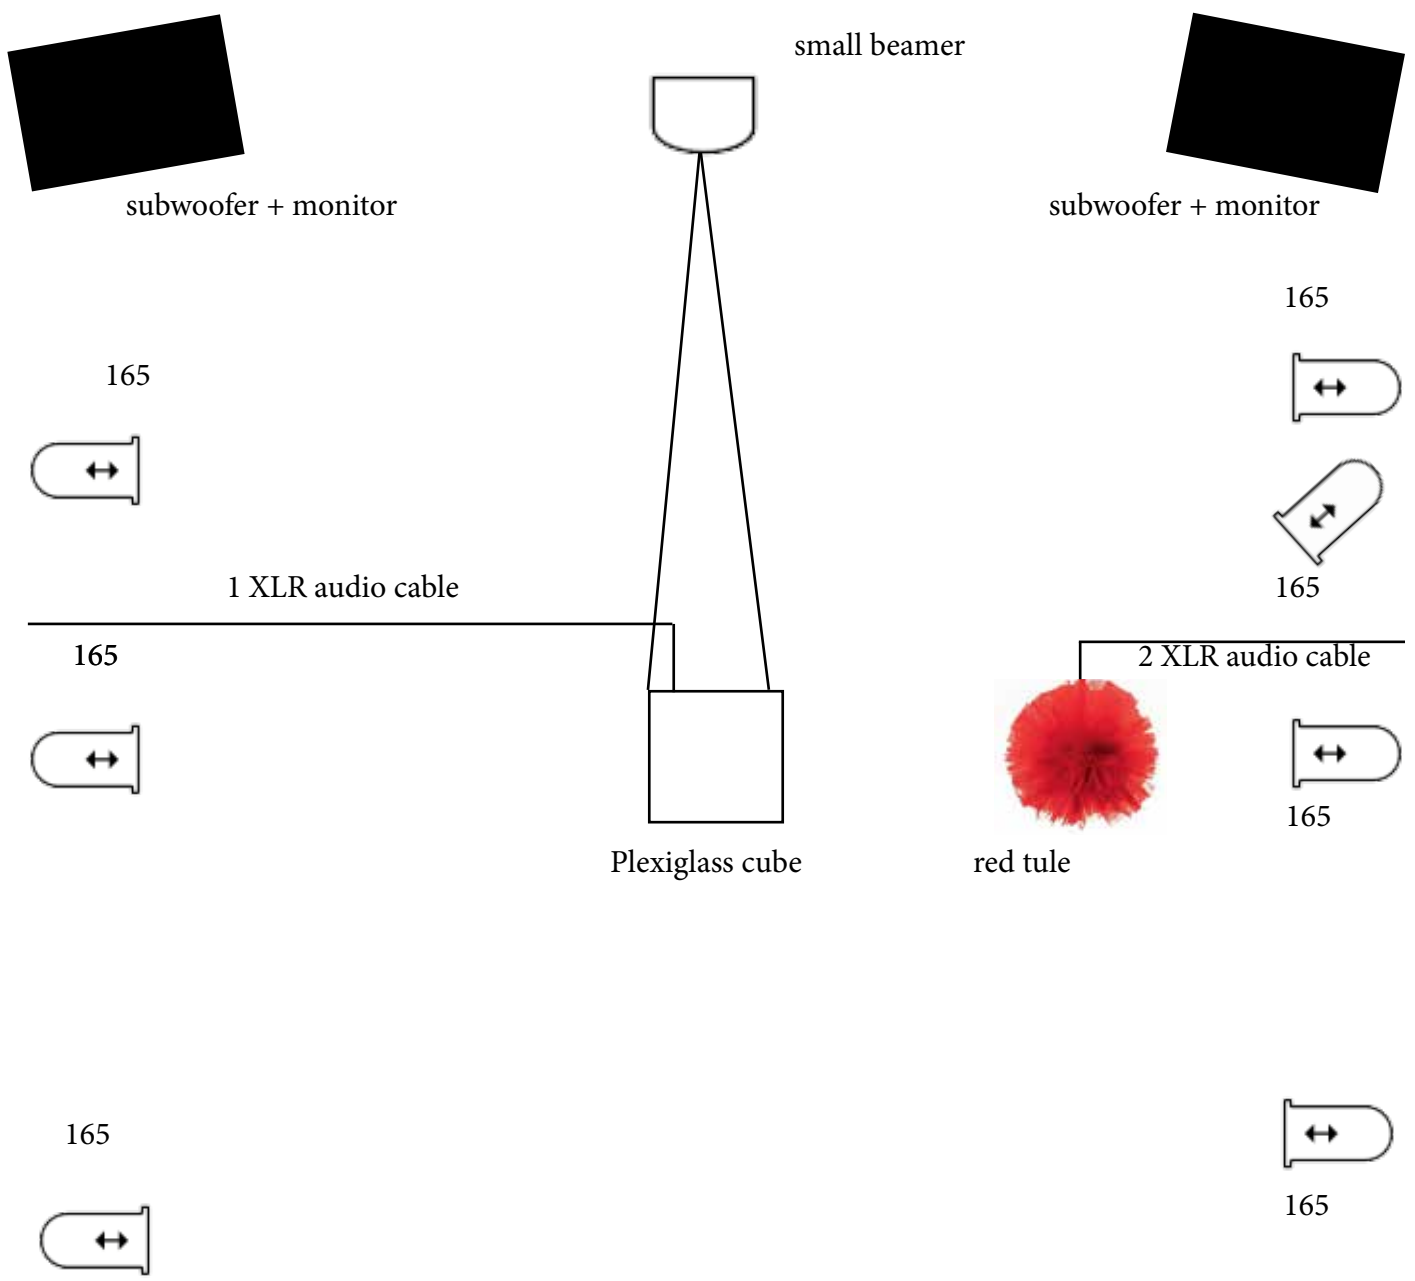

## **AUDIO**

We bring along:

- small beamer
- audio effects
- Plexiglass cube and red tulle

You provide:

- audio mixer, minimum 8 channels with AUX and SENDS
- front of house speakers, subwoofers and monitors
- big beamer: minimum 10.000 ANSI LUMENS , VGA or HDMI

## **LIGHTS**

We bring: 6 Gobos and colour filters

You provide:

- 8 profile spot
- 8 PAR 62
- 10 fresnel

AUDIENCE

Black cyclo min. 5m H - 8m W